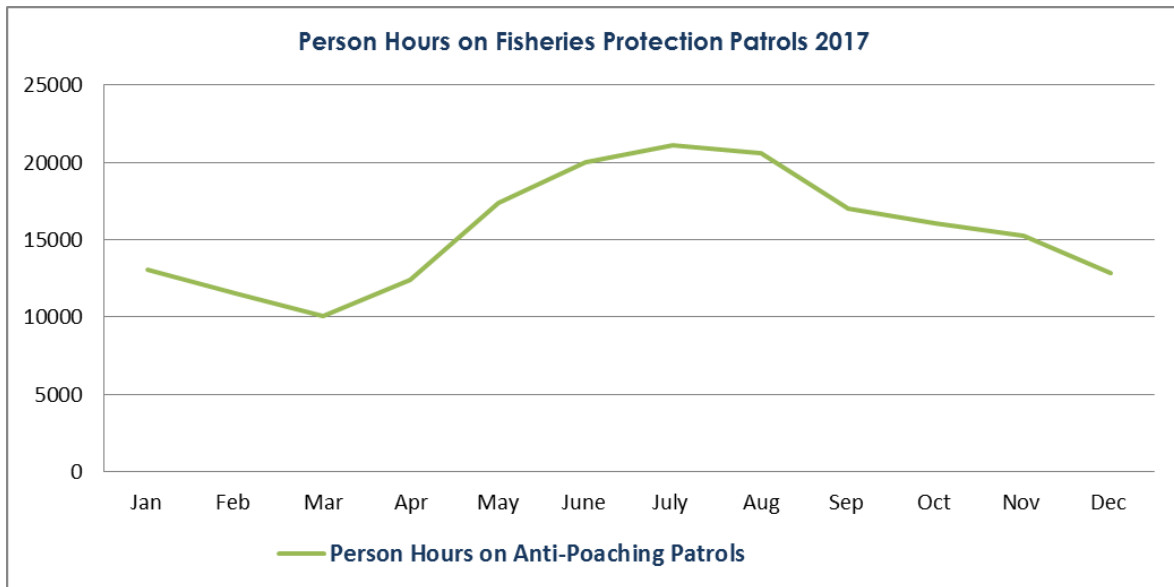

Figure 1: Person Hours on Fisheries Protection Patrols 2017

3. How IFI Patrol Our Fisheries

IFI utilises a range of methods to patrol fisheries around Ireland. The principle methods used for water based patrols are boats, kayaks and PWCs (Personal Water Craft). Land based patrols are carried out using quads, bicycles, vehicles and foot patrols. In addition to the use of traditional patrol methods, the availability of advanced surveillance equipment including night vision scopes, infra-red heat sensing scopes and enhanced optical surveillance scopes have proven instrumental in the apprehension of a number of individuals.

Patrol Methods - 2017 and 2016

	2017 Total	2016 Total
No of Boat Patrols	873	1,151
No of Kayak Patrols	190	188
No of PWC Patrols	30	37
No of Quad Patrols	18	84
No of Bicycle Patrols	489	363
No of Vehicle Patrols	29,899	29,357
No of Aer Corp Patrols	2	0
Total Patrols	31,501	31,180