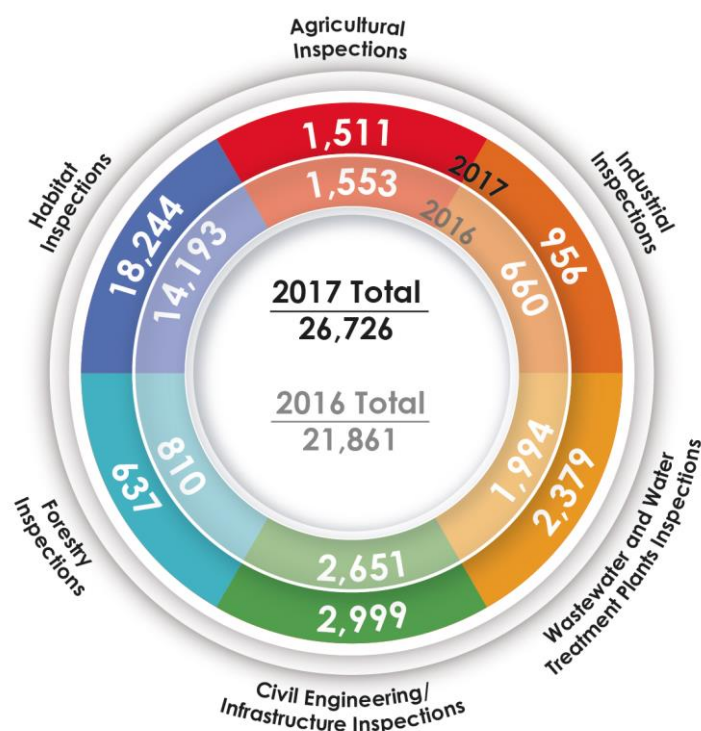

6. Environmental Inspections

Water Quality/Pollution

In 2017 a wide range of environmental issues were addressed to assess their impact on water quality and fisheries habitats. Over 26,000 inspections were carried out with a significant increase in the number of habitat inspections which increased from 14,193 in 2016 to 18,244 in 2017.

During this period there were 16 prosecution cases initiated for environmental offences and 8 prosecutions concluded.

Table 5: Environmental Inspections by RBD in 2017

2017 Environmental Inspections	ERBD	SERBD	SWRBD	Shannon RBD	WRBD	NWRBD	National Total
Agricultural Inspections	274	196	172	626	148	95	1,511
Industrial Inspections	151	209	56	104	134	302	956
Wastewater and Water Treatment Plants Inspections	742	226	224	288	211	688	2,379
Civil Engineering/Infrastructure Inspections	435	934	404	644	315	267	2,999
Forestry Inspections	10	185	123	115	168	36	637
Habitat Inspections	2,454	936	2741	1372	665	10,076	18,244
Total							26,726