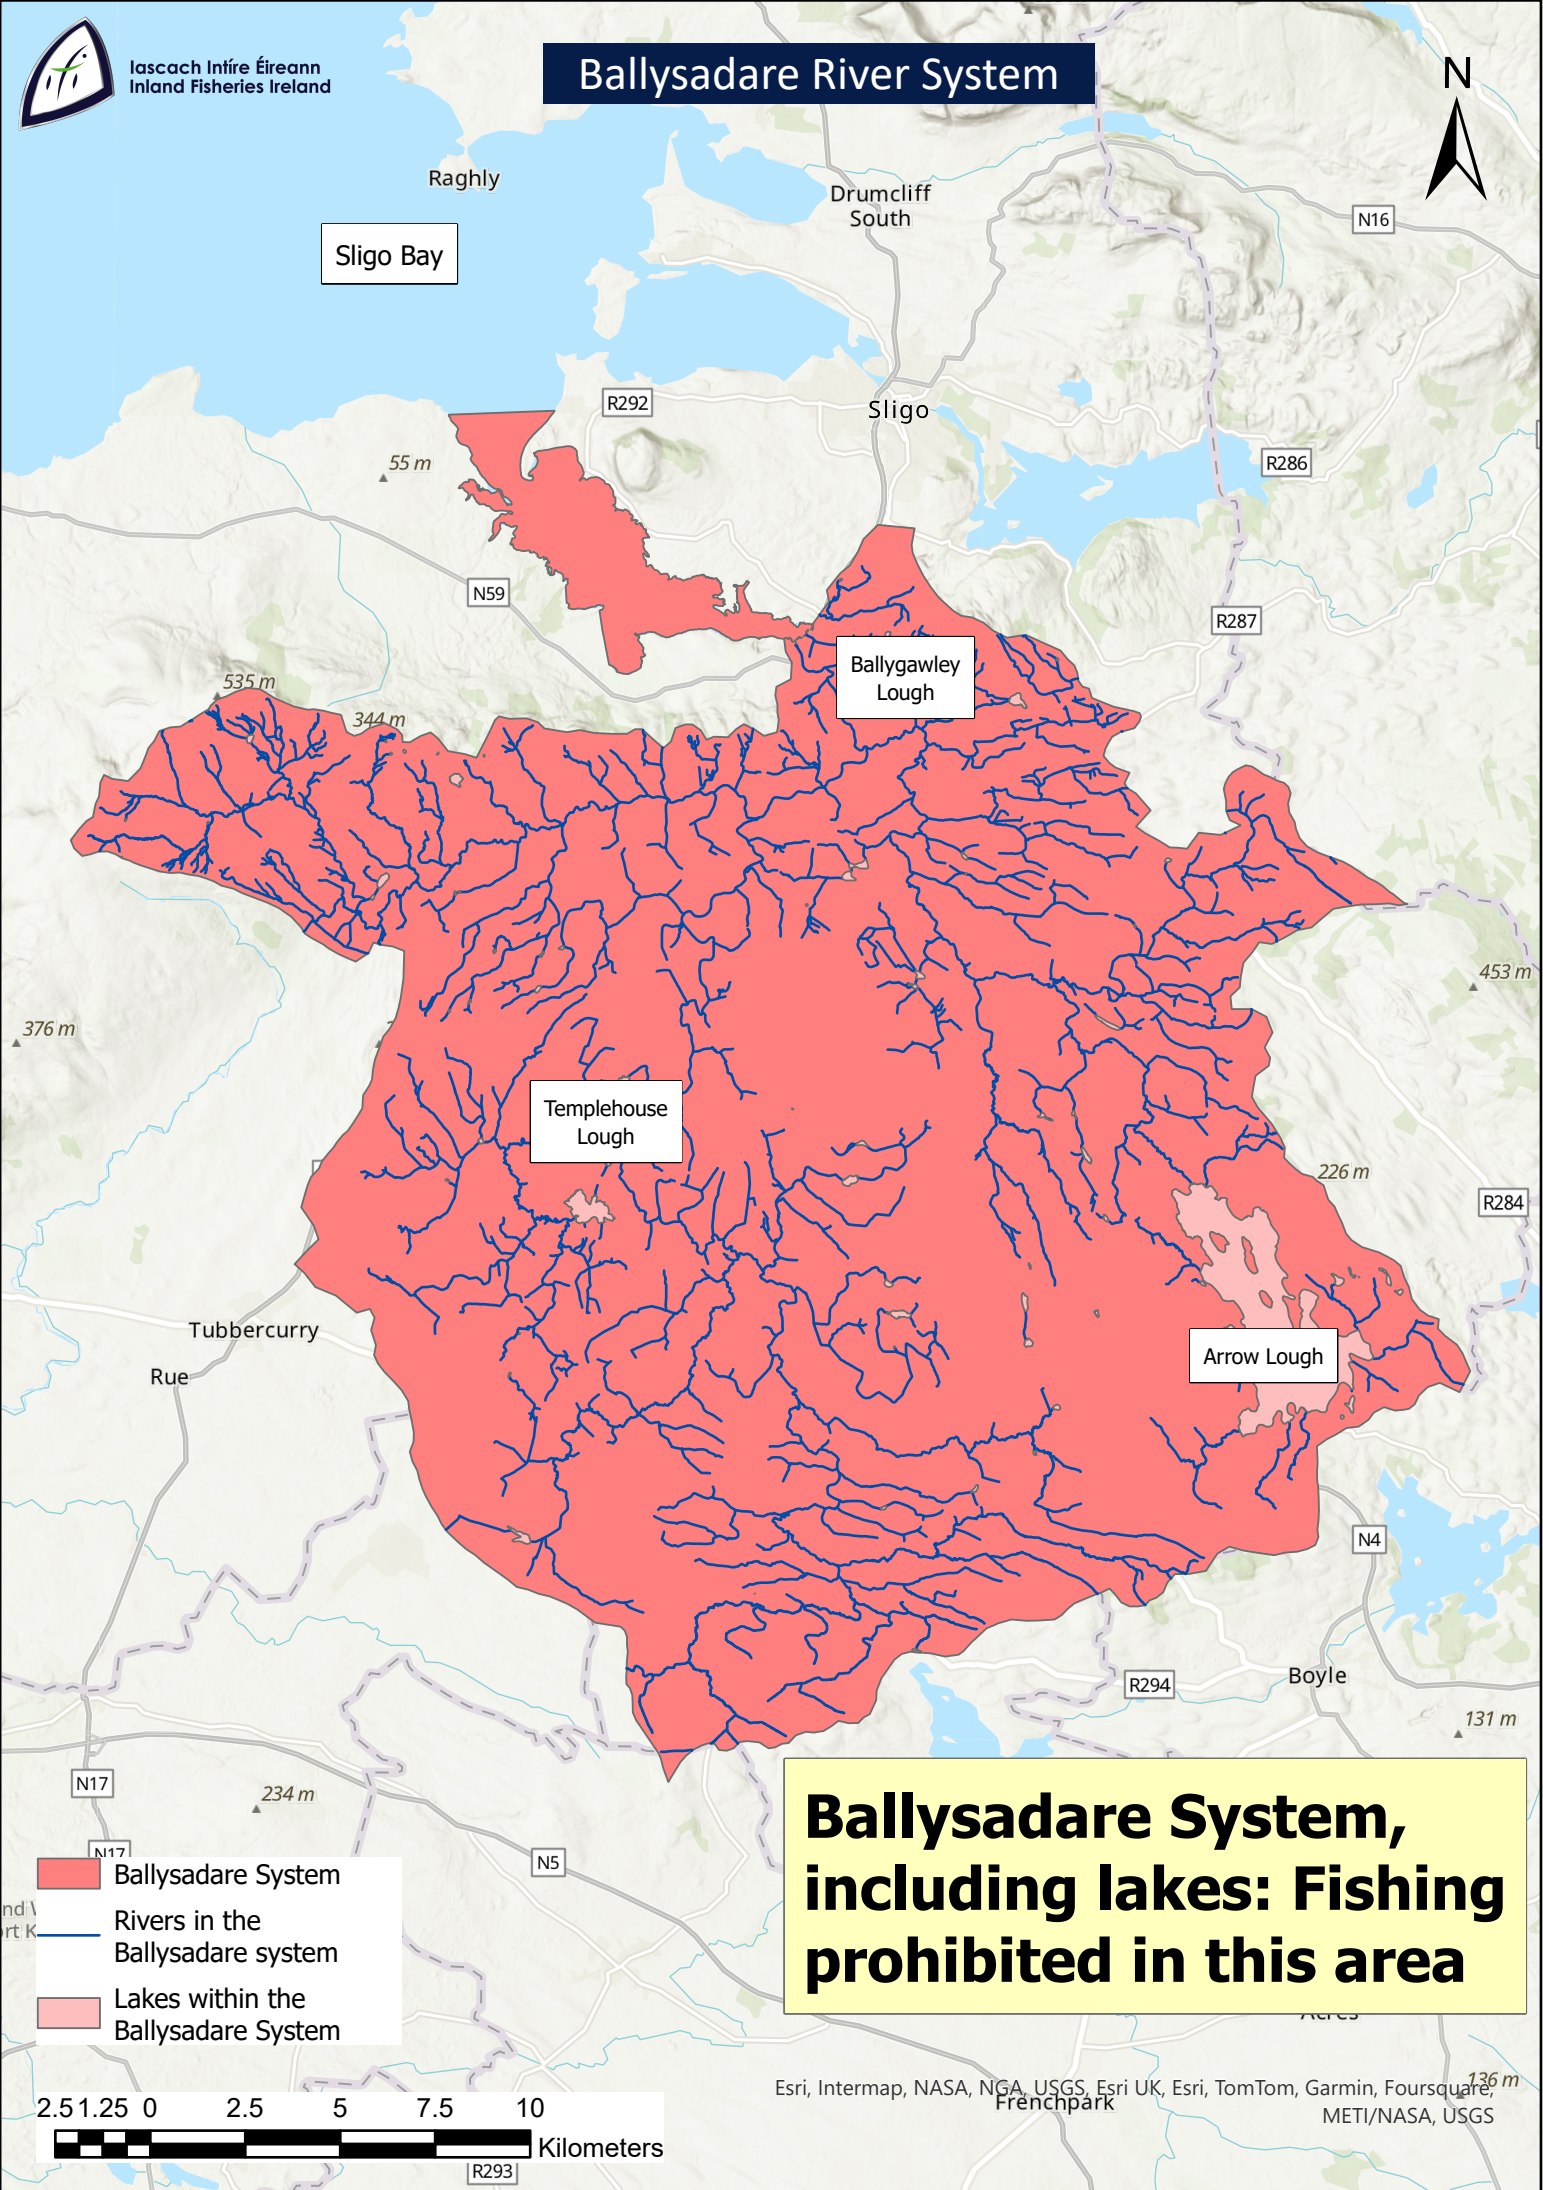

Ballysadare River System

Sligo Bay

Raghly

Drumcliff South

N16

R292

Sligo

R286

N59

R287

Ballygawley Lough

535 m

344 m

453 m

376 m

Templehouse Lough

226 m

R284

Tubbercurry

Rue

Arrow Lough

N4

Boyle

131 m

N17

234 m

N5

- Ballysadare System
- Rivers in the Ballysadare system
- Lakes within the Ballysadare System

Ballysadare System, including lakes: Fishing prohibited in this area