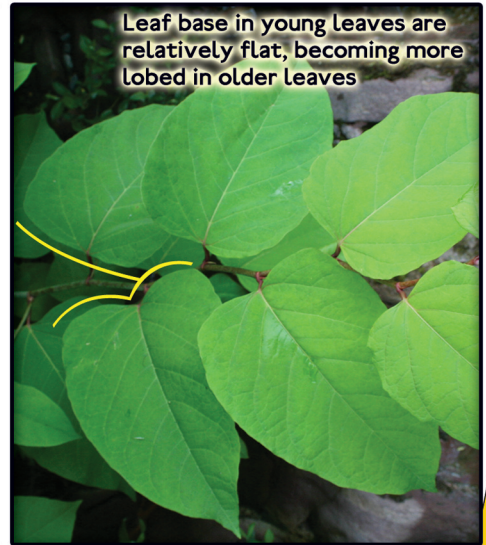

Inspect

Remove

Clean

Dispose

Notify

Bohemian Knotweed

Iascach Iníre Éireann
Inland Fisheries Ireland

Leaves up to 25 cm long, smooth, bright green and with pointed tips

Leaf base in young leaves are relatively flat, becoming more lobed in older leaves

Red / Purple mottled stems

Stems hollow in cross section

Dense stands on stream banks

Photos: Joe Caffrey (IFI)

Be biosecurity aware! To avoid the risk of introducing and / or spreading harmful aquatic invasive species or pathogens, please clean and disinfect any equipment that has been used or come into contact with water. For best practice guidelines refer to:
<http://www.fisheriesireland.ie/Invasive-Species/invasive-species.html>